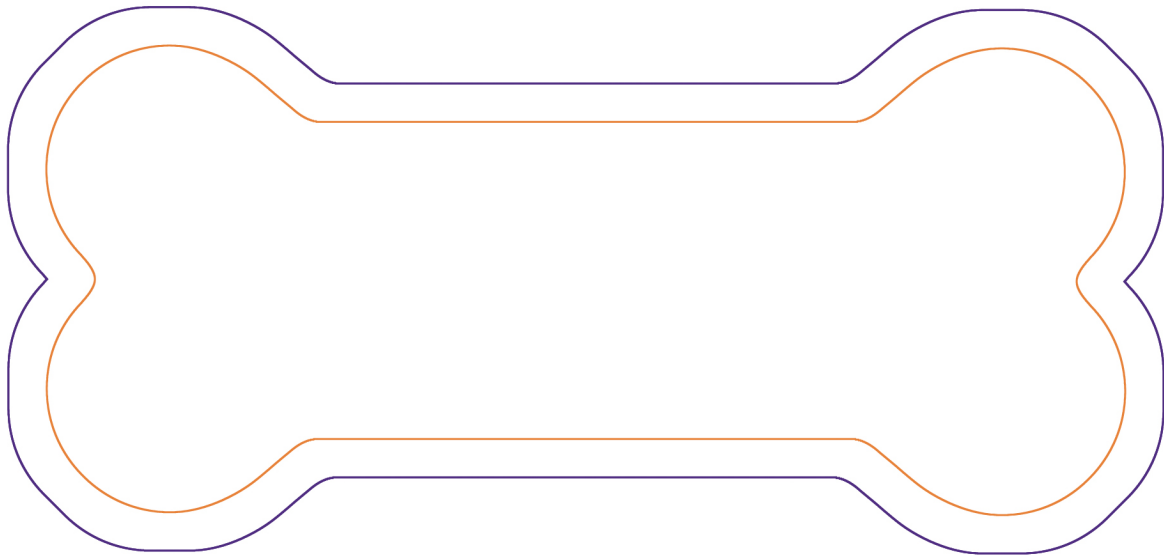

# Dog Bone

Insert - 5-3/4" x 2-1/2"

Orange represents cut line  
Purple represents printable area