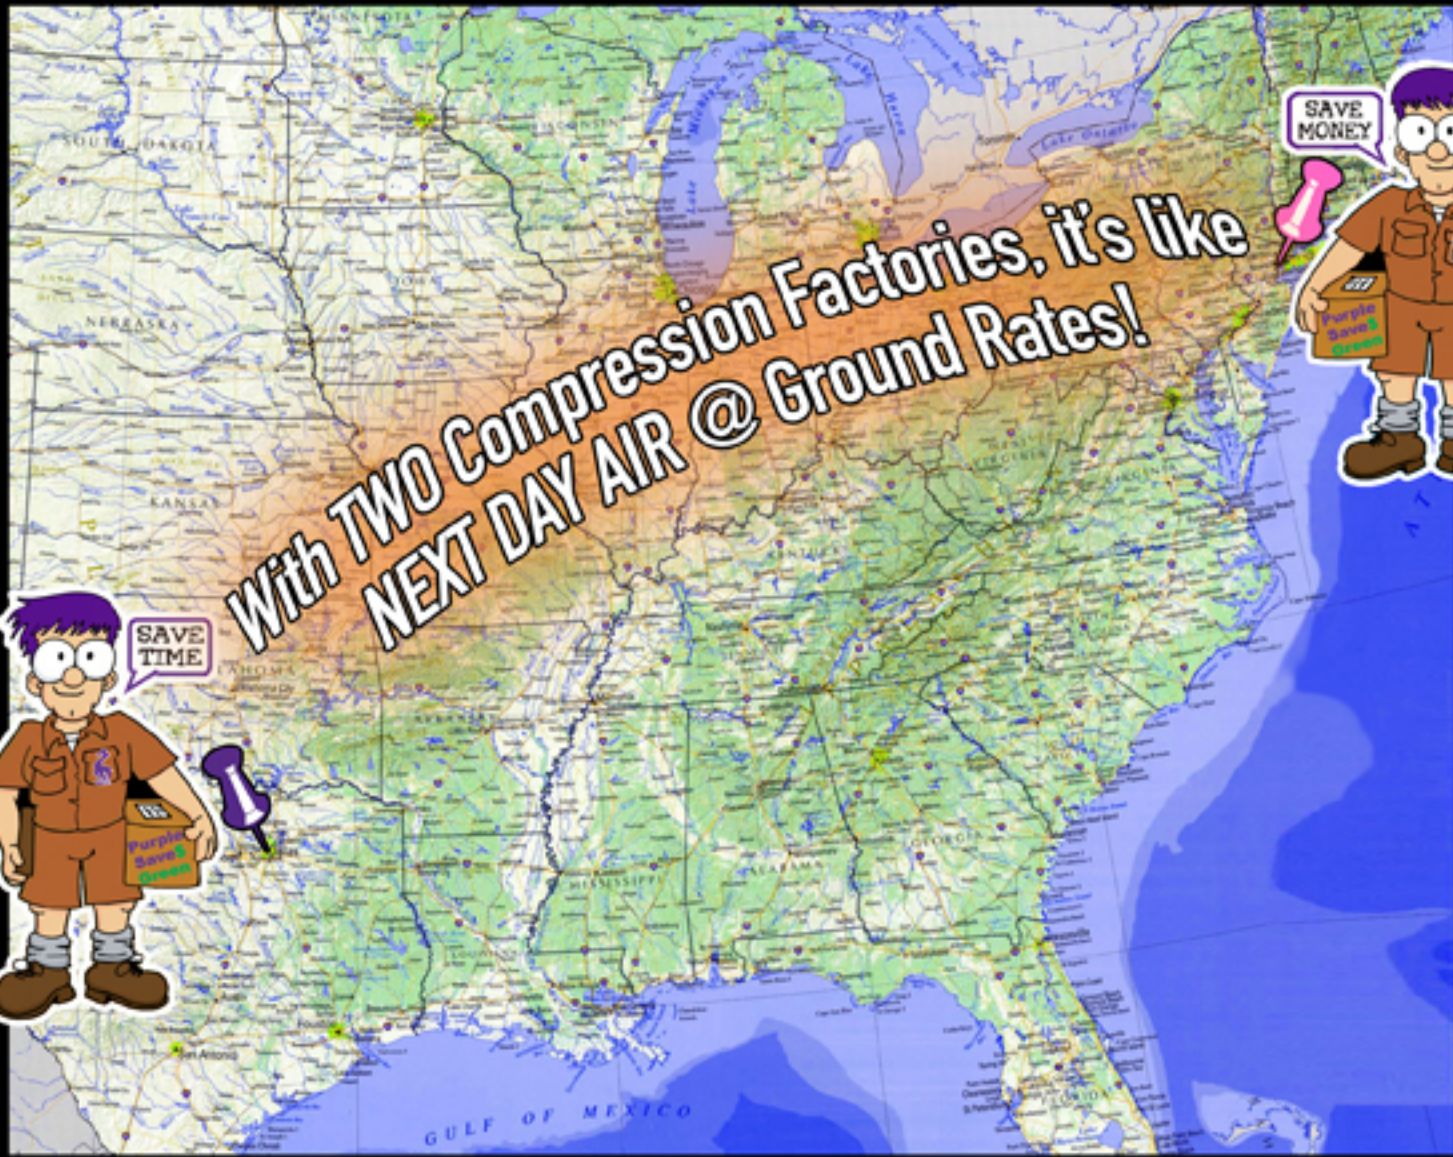

PurpleG

COMPRESSED TEES

All logos appearing in this brochure are the trademarks of their respective companies and are used for demonstration purposes only.

www.PurpleG.com