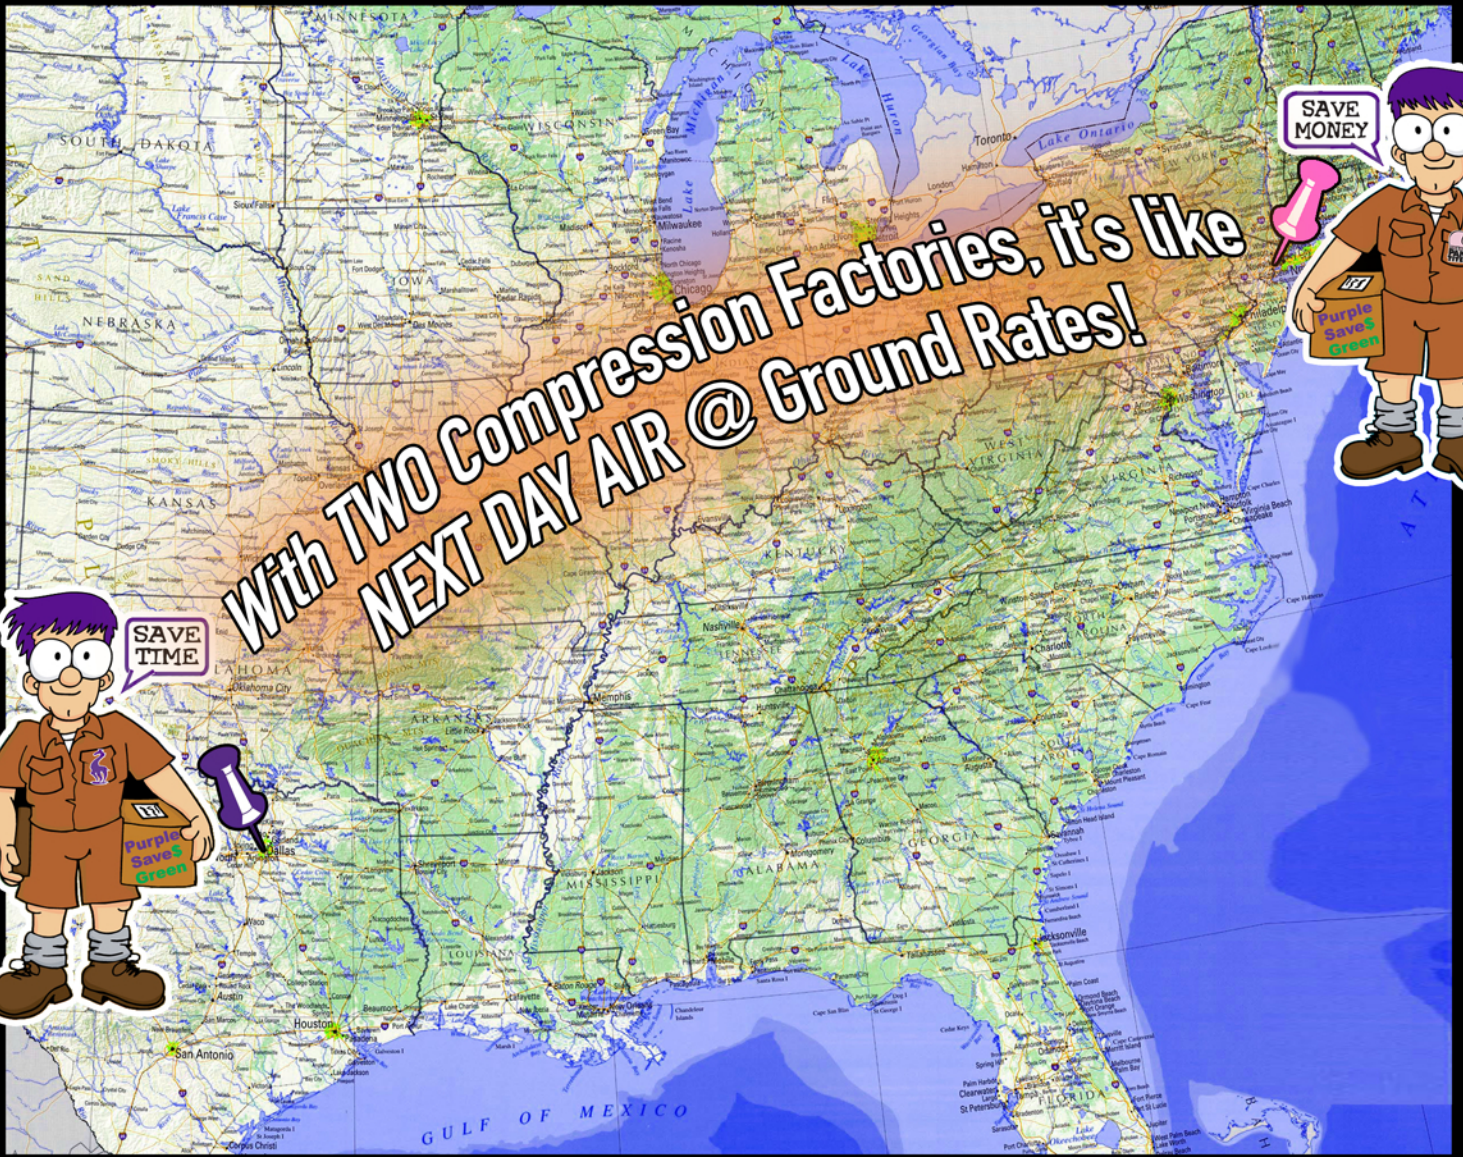

PurpleG

COMPRESSED TEES

All logos appearing in this brochure are the trademarks of their respective companies and are used for demonstration purposes only.

www.PurpleG.com