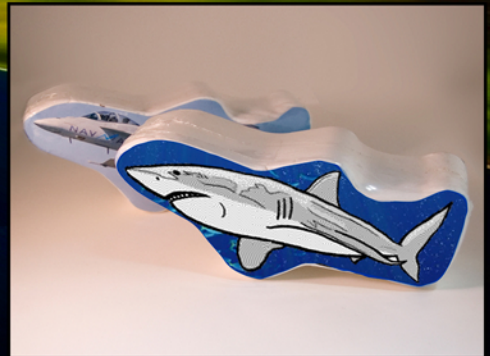

Airplane
(6-3/8" x 1-3/4")

Did you know? Male giraffes weigh 2420-4250 pounds, and a giraffe's heart weighs 24 pounds.